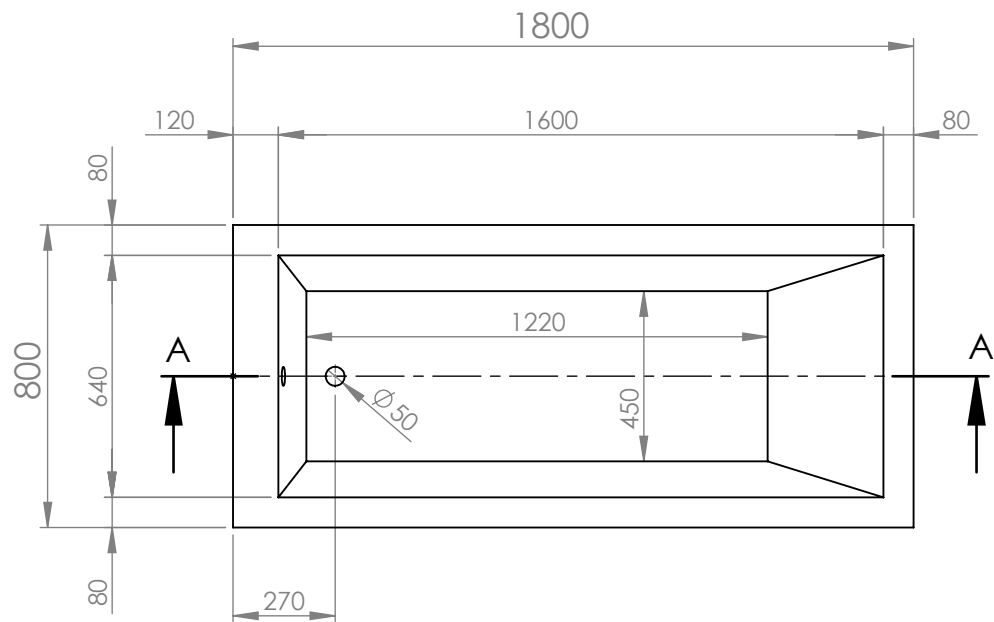

SECTION A-A

		TITLE:	
		BATHTUB ZIRA 180X80	
DRAWN	DATE	NAME	DWG NO.
	27/04/2021	KONSTANTINOS PAIZANOS	A4
SCALE:1:20		SHEET 1 OF 1	