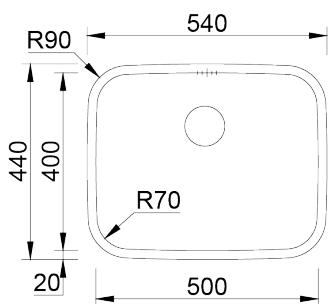

INDUS 50

Monobloc bowl with 70mm radius for undermount installation.

**FINISHINGS:**

- Polished

Technical Details

What you need to know

External Measure	540x440mm
Bowls Measure	500x400mm
Depth	245mm
Package	Individual Box
Cabinet Size	600mm

Cutout Sizes

**Undermount
Installation**