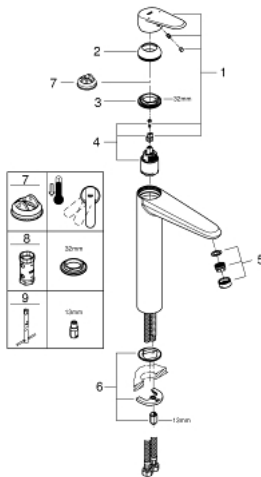

23 432 000 **EURODISC COSMOPOLITAN BASIN MIXER 1/2"**  
**XL-SIZE**

**PRODUCT DESCRIPTION**

- Colour: Chrome
- monobloc installation
- metal lever
- for free-standing basins
- GROHE SilkMove 35 mm ceramic cartridge
- adjustable flow rate limiter
- adjustable minimum flow rate 2.5 l/min
- GROHE Long-Life finish
- GROHE Water Saving SpeedClean mousseur 5.7 l/min
- GROHE FastFixation Plus installation system
- smooth body
- flexible connection hoses
- optional temperature limiter (46 375 000)

23 432 000 **EURODISC COSMOPOLITAN BASIN MIXER 1/2"**  
**XL-SIZE**

**SPARE PARTS**, August 2013 – now

- 1: Lever (Spare part-nr. 46738000)
  - 2: Shield for cross handle (Spare part-nr. 46492000)
  - 3: Screw coupling (Spare part-nr. 46460000)
  - 4: Cartridge (Spare part-nr. 46374000)
  - 5: Flow restrictor (Spare part-nr. 48159000)
  - 6: Shank mounting kit (Spare part-nr. 46645000)
  - 7: Temperature limiter (Spare part-nr. 46375000)\*
  - 8: Socket Spanner (Spare part-nr. 19332000)\*
  - 9: Mounting wrench (Spare part-nr. 19017000)\*
- \* Optional accessories