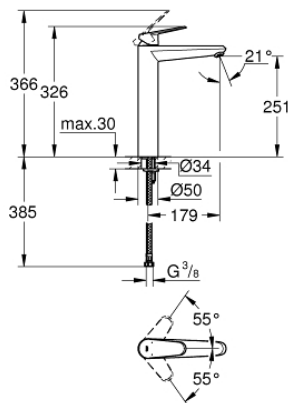

23 432 000 **EURODISC COSMOPOLITAN BASIN MIXER 1/2"**  
**XL-SIZE**

**PRODUCT DESCRIPTION**

- Colour: Chrome
- monobloc installation
- metal lever
- for free-standing basins
- GROHE SilkMove 35 mm ceramic cartridge
- adjustable flow rate limiter
- adjustable minimum flow rate 2.5 l/min
- GROHE Long-Life finish
- GROHE Water Saving SpeedClean mousseur 5.7 l/min
- GROHE FastFixation Plus installation system
- smooth body
- flexible connection hoses
- optional temperature limiter (46 375 000)

23 432 000 **EURODISC COSMOPOLITAN BASIN MIXER 1/2"**  
**XL-SIZE**

**SPARE PARTS**, August 2013 – now

- 1: Lever (Spare part-nr. 46738000)
  - 2: Shield for cross handle (Spare part-nr. 46492000)
  - 3: Screw coupling (Spare part-nr. 46460000)
  - 4: Cartridge (Spare part-nr. 46374000)
  - 5: Flow restrictor (Spare part-nr. 48159000)
  - 6: Shank mounting kit (Spare part-nr. 46645000)
  - 7: Temperature limiter (Spare part-nr. 46375000)\*
  - 8: Socket Spanner (Spare part-nr. 19332000)\*
  - 9: Mounting wrench (Spare part-nr. 19017000)\*
- \* Optional accessories