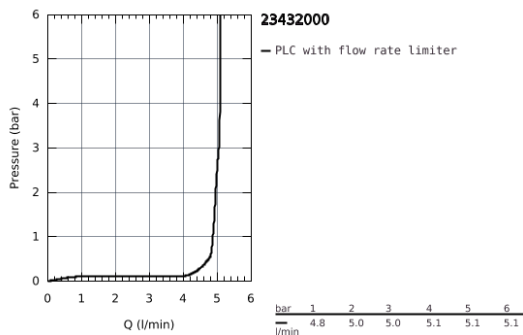

23 432 000 **EURODISC COSMOPOLITAN BASIN MIXER 1/2"**  
**XL-SIZE**

**PRODUCT DESCRIPTION**

- Colour: Chrome
- monobloc installation
- metal lever
- for free-standing basins
- GROHE SilkMove 35 mm ceramic cartridge
- adjustable flow rate limiter
- adjustable minimum flow rate 2.5 l/min
- GROHE Long-Life finish
- GROHE Water Saving SpeedClean mousseur 5.7 l/min
- GROHE FastFixation Plus installation system
- smooth body
- flexible connection hoses
- optional temperature limiter (46 375 000)

23 432 000 **EURODISC COSMOPOLITAN BASIN MIXER 1/2"**  
**XL-SIZE**

**SPARE PARTS**, August 2013 – now

- 1: Lever (Spare part-nr. 46738000)
  - 2: Shield for cross handle (Spare part-nr. 46492000)
  - 3: Screw coupling (Spare part-nr. 46460000)
  - 4: Cartridge (Spare part-nr. 46374000)
  - 5: Flow restrictor (Spare part-nr. 48159000)
  - 6: Shank mounting kit (Spare part-nr. 46645000)
  - 7: Temperature limiter (Spare part-nr. 46375000)\*
  - 8: Socket Spanner (Spare part-nr. 19332000)\*
  - 9: Mounting wrench (Spare part-nr. 19017000)\*
- \* Optional accessories