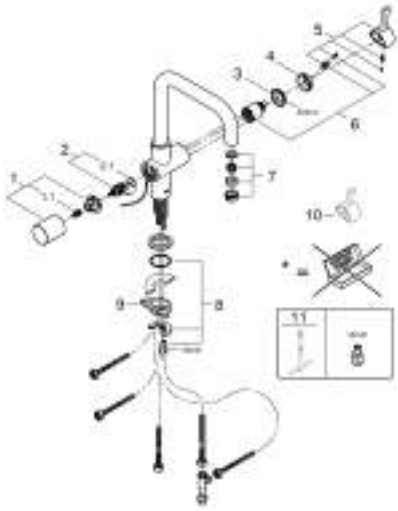

31 303 000 GROHE BLUE SINGLE-LEVER SINK MIXER 1/2" BI-FLOW

SPARE PARTS, november 2010 – now

- 1: Handle (Spare part-nr. 48020000)
- 1.1: Snap insert (Spare part-nr. 0538600M)
- 2: Headpart (Spare part-nr. 64368000)
- 2.1: O-ring $\varnothing 18.2 \times \varnothing 1.7$ (Spare part-nr. 0392400M)
- 3: Screw coupling (Spare part-nr. 46460000)
- 4: Cap (Spare part-nr. 46116000)
- 5: Lever (Spare part-nr. 46653000)
- 6: Cartridge (Spare part-nr. 46374000)
- 7: Mousseur (Spare part-nr. 64374000)
- 8: Shank mounting kit (Spare part-nr. 46249000)
- 9: Support plate (Spare part-nr. 05334000)
- 10: Shorter mixed water lever (Spare part-nr. 40621000)*
- 11: Mounting wrench (Spare part-nr. 19017000)*