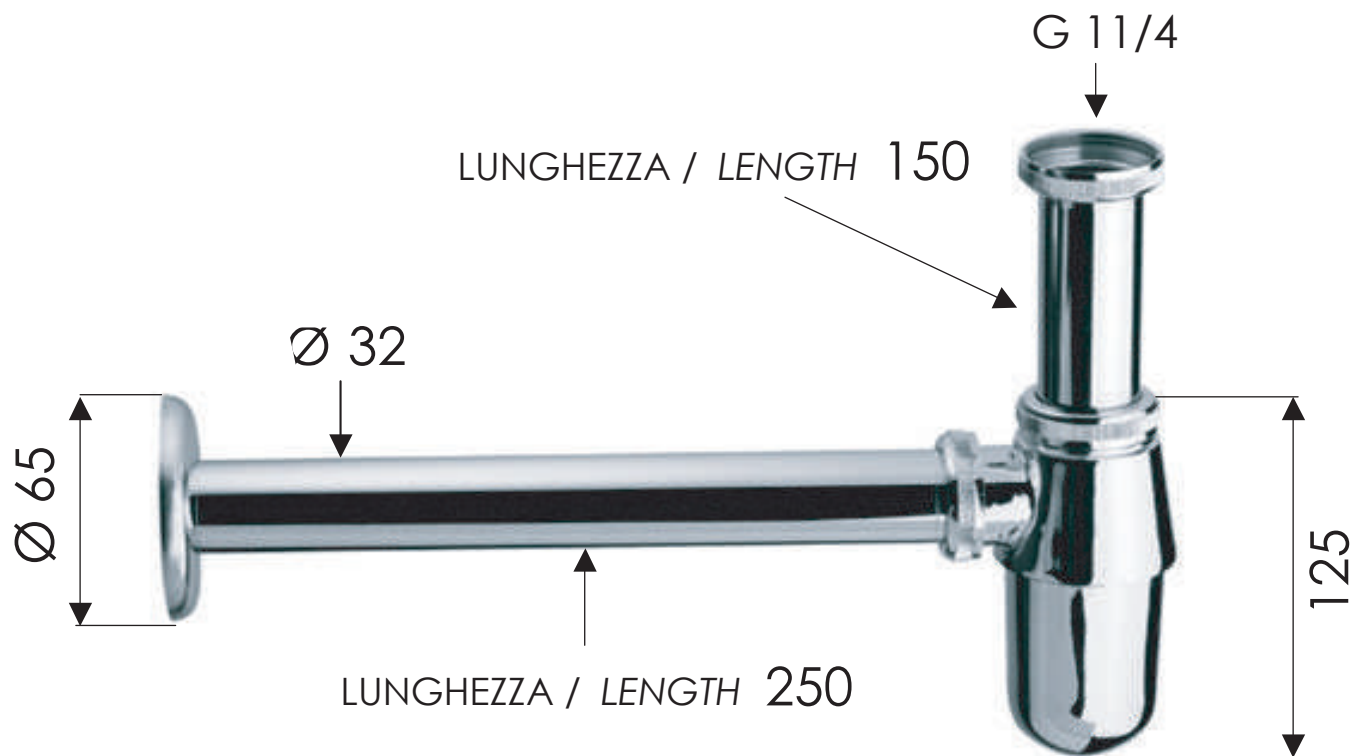

# REMER

RUBINETTERIE

SCHEDA TECNICA

TECHNICAL FEATURES

ART. COD.

**970Z**

## MATERIALI / MATERIALS

OTTONE CROMATO / CHROME PLATED BRASS

ZAMA CROMATO / CHROME PLATED ZAMAC