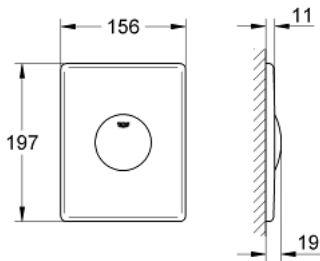

37 547 000 **SKATE FLUSH PLATE**

**PRODUCT DESCRIPTION**

- Colour: Chrome
- for vertical installation
- 156 x 197 mm
- manual activation
- push button actuation
- made of ABS
- GROHE Long-Life finish