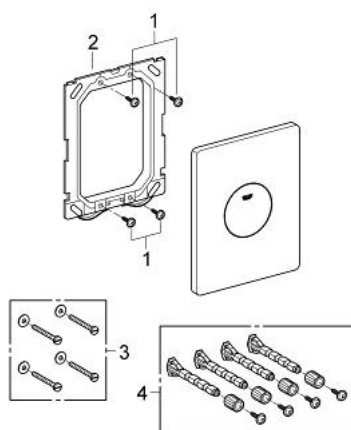

37 547 000 **SKATE FLUSH PLATE**

**PRODUCT DESCRIPTION**

- Colour: Chrome
- for vertical installation
- 156 x 197 mm
- manual activation
- push button actuation
- made of ABS
- GROHE Long-Life finish

## 37 547 000 SKATE FLUSH PLATE

### SPARE PARTS, March 2013 – now

1: Screw (Spare part-nr. 6636200M)

2: Frame (Spare part-nr. 43207000)

3: Fixing set (Spare part-nr. 4308500M)\*

4: Fixing set (Spare part-nr. 4215800M)\*

\* Optional accessories